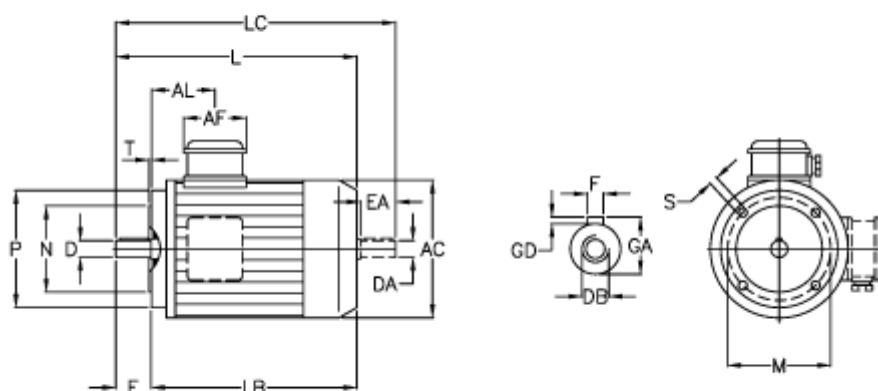

Article number: 252300110415

Description: ICME IE3 Tree-phase motor TPE90SA4-4 1.1KW  
1400 rpm 230-400V 50HZ IP55 B14

## Measures

A/F = 84	F = 8	P = 140
AC = 176	GA = 27	S = M8
AL = 86	GD = 8	T = 3
D = 24	L = 302	
DA = 24	LB = 252	
DB = M8	LC = 354	
E = 50	M = 115	
EA = 50	N = 95	